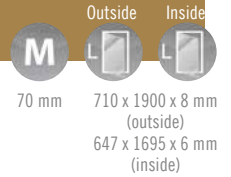

Garden saunas

Country	22
Lava	23

Country

SAUNAS FOR YOUR GARDEN

M R
70 mm 710 x 1900
x 8 mm

Features:

- 70 mm solid spruce timber with 3-fold groove
- 19 mm floor boards as base
- Impregnated base frame
- Roof overhang 25 cm at side and rear, 80 cm at front
- Lockable wooden doors with ESG glass
- "Prestige" interior made of lime wood
 - 3 x 62 cm wide benches
 - 2 head rests
 - 2 back rests
 - Intermediate bench panel
 - Heater safety guard
 - Lamp with protection without bulb

Technical data:

- 5 m silicon cables 5 x 1.5 mm² for sauna heater
- Roofing felt and mounting material
- Doors (1900 x 710 x 8 mm) right hinge
- Assembly material and instructions

Lava

SAUNAS FOR YOUR GARDEN