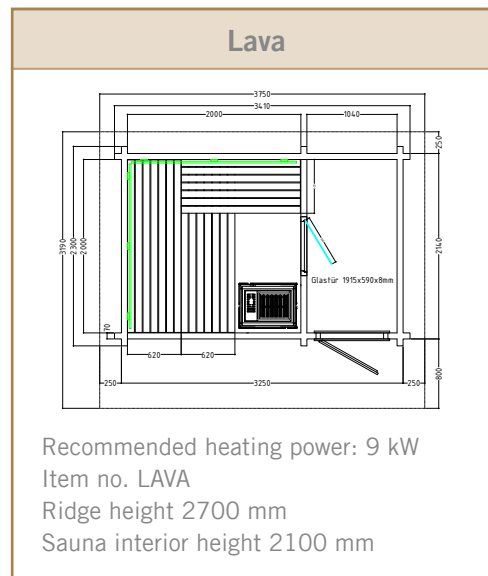

Lava

SAUNAS FOR YOUR GARDEN

Features:

- 70 mm solid spruce timber with 3-fold groove
- Separate lobby
- 19 mm floor boards as base
- Impregnated base frame
- Roof overhang 25 cm at side and rear, 80 cm at front
- Double-glazed fixed window
- ESG glass door from lobby into the sauna
  1695 x 647 x 6 mm
- Outer lockable wooden door with glass
- "Prestige" interior made of lime wood
  - 3 x 62 cm wide benches
  - 2 head rests
  - 2 back rests
  - Intermediate bench panel
  - Heater safety guard
  - Lamp with protection without bulb

Technical data:

- 5 m silicon cables 5 x 1.5 mm² for sauna heater
- Roofing felt and mounting material
- Doors (647 x 1695 x 6 mm) left hinge
- Assembly material and instructions