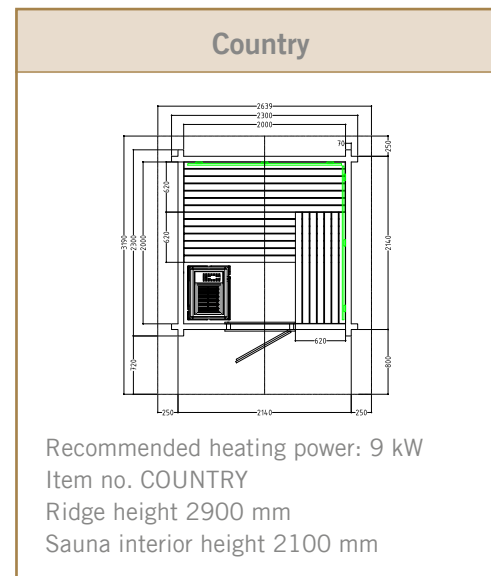

Country

SAUNAS FOR YOUR GARDEN

M R
70 mm 710 x 1900
x 8 mm

Features:

- 70 mm solid spruce timber with 3-fold groove
- 19 mm floor boards as base
- Impregnated base frame
- Roof overhang 25 cm at side and rear, 80 cm at front
- Lockable wooden doors with ESG glass
- "Prestige" interior made of lime wood
  - 3 x 62 cm wide benches
  - 2 head rests
  - 2 back rests
  - Intermediate bench panel
  - Heater safety guard
  - Lamp with protection without bulb

Technical data:

- 5 m silicon cables 5 x 1.5 mm² for sauna heater
- Roofing felt and mounting material
- Doors (1900 x 710 x 8 mm) right hinge
- Assembly material and instructions