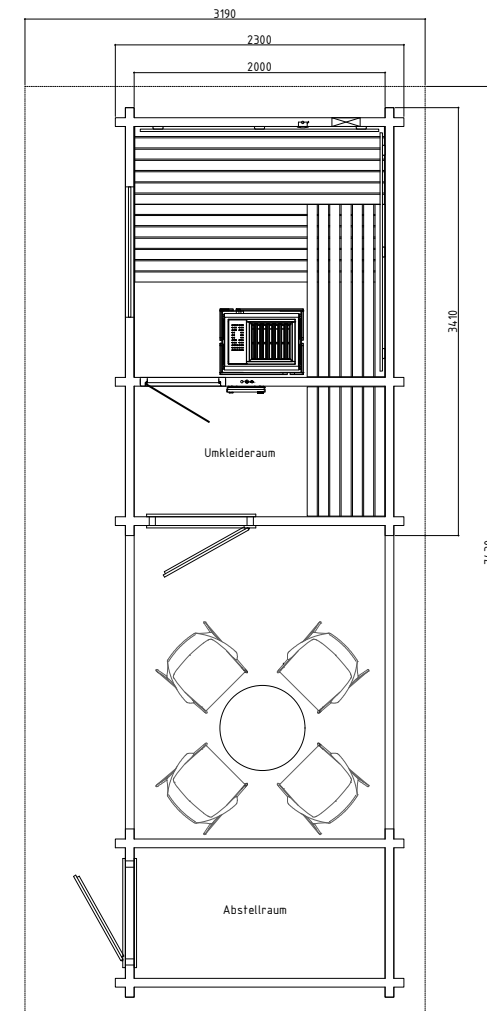

Example for implementation: