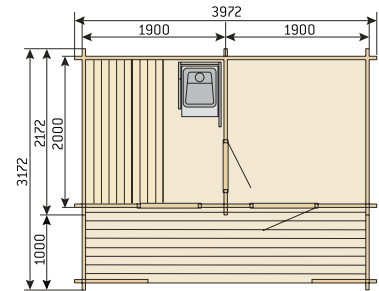

Next to a swimming pool, in a green garden or in the middle of the humming forest Harvia Outdoor sauna will give you the authentic, peaceful moments of enjoyment.

Model Kuikka

Length 2000 mm + 1000 mm (terrace)
 Width 2000 mm
 Height 2500 mm
 Logs 135 x 45 mm

S02200

Model Keitele

Length 2000 mm + 1000 mm (terrace)
 Width 3800 mm
 Height 2760 mm
 Logs 135 x 45 mm

S04000

Heating

Option A
 Harvia 20 Pro woodburning stove with Harvia steel chimney, protective sheath and protective bedding for stove