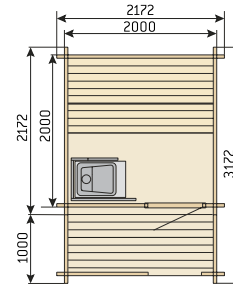

Next to a swimming pool, in a green garden or in the middle of the humming forest Harvia Outdoor sauna will give you the authentic, peaceful moments of enjoyment.

Model Kuikka

Length 2000 mm + 1000 mm (terrace)
 Width 2000 mm
 Height 2500 mm
 Logs 135 x 45 mm

S02200

Model Keitele

Length 2000 mm + 1000 mm (terrace)
 Width 3800 mm
 Height 2760 mm
 Logs 135 x 45 mm

S04000

Heating

Option A
 Harvia 20 Pro woodburning stove with Harvia steel chimney, protective sheath and protective bedding for stove